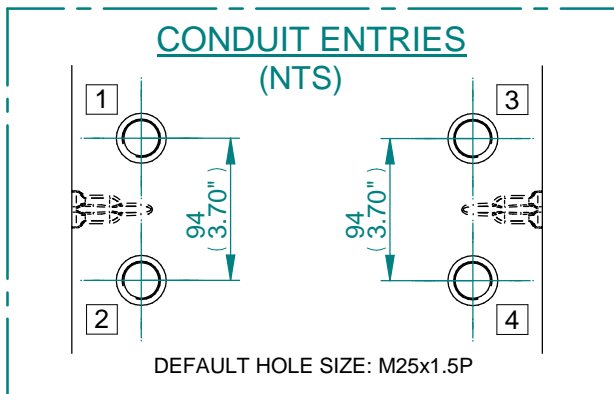

VIEW ON ARROW 'A'

NOTE  
\*\*\* REMOVAL ALLOWANCE REQUIRED.

HAND / AUTO LOCKING BOLT HOLES FOR Ø8mm HASP PADLOCK

F10 BASE DETAILS

FA10 BASE DETAILS

COUPLING DETAILS  
(F10/FA10)