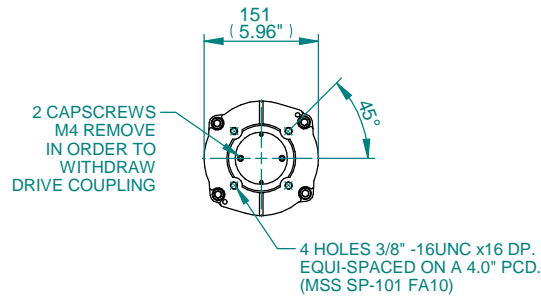

VIEW ON ARROW 'A'

NOTE  
\*\*\* REMOVAL ALLOWANCE REQUIRED.

HAND / AUTO LOCKING BOLT HOLES FOR Ø8mm HASP PADLOCK

F10 BASE DETAILS

FA10 BASE DETAILS

COUPLING DETAILS  
(F10/FA10)