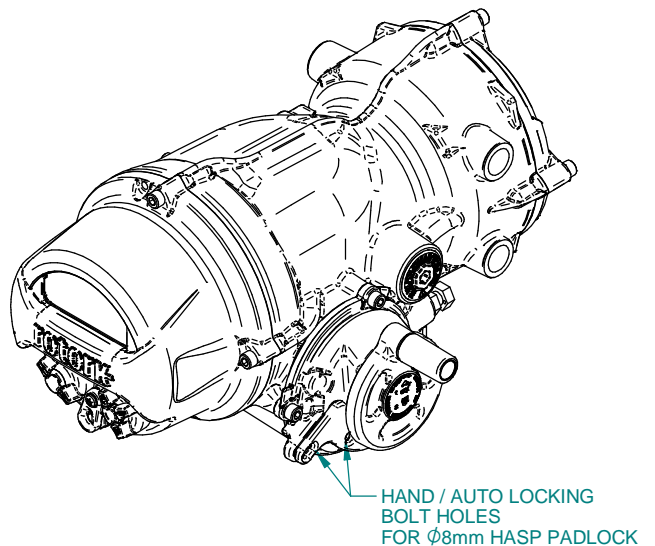

VIEW ON ARROW 'A'

NOTE  
\*\*\* REMOVAL ALLOWANCE REQUIRED.

HAND / AUTO LOCKING BOLT HOLES FOR Ø8mm HASP PADLOCK

F10 BASE DETAILS

FA10 BASE DETAILS

COUPLING DETAILS  
(F10/FA10)