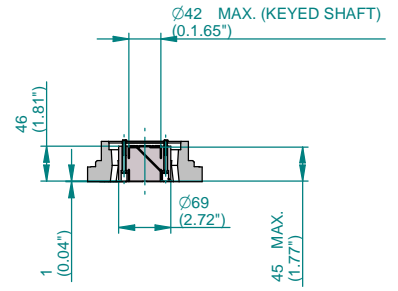

VIEW ON ARROW 'A'

NOTE  
\*\*\* REMOVAL ALLOWANCE REQUIRED.

HAND / AUTO LOCKING BOLT HOLES FOR Ø8mm HASP PADLOCK

F10 BASE DETAILS

FA10 BASE DETAILS

COUPLING DETAILS  
(F10/FA10)