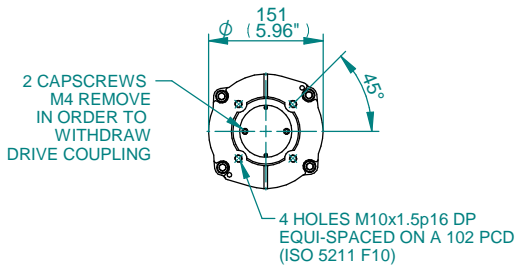

VIEW ON ARROW 'A'

NOTE  
\*\*\* REMOVAL ALLOWANCE REQUIRED.

HAND / AUTO LOCKING BOLT HOLES FOR Ø8mm HASP PADLOCK

F10 BASE DETAILS

FA10 BASE DETAILS

COUPLING DETAILS  
(F10/FA10)